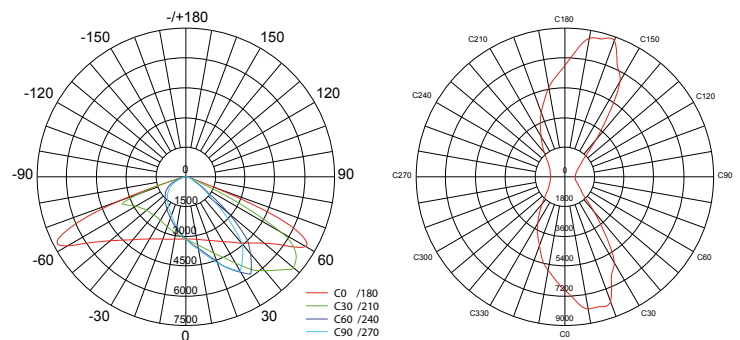

CE IP65

5 JAAR GARANTIE
YEARS WARRANTY

LED
100W
Asymmetrische lens
(Asymmetric lens)