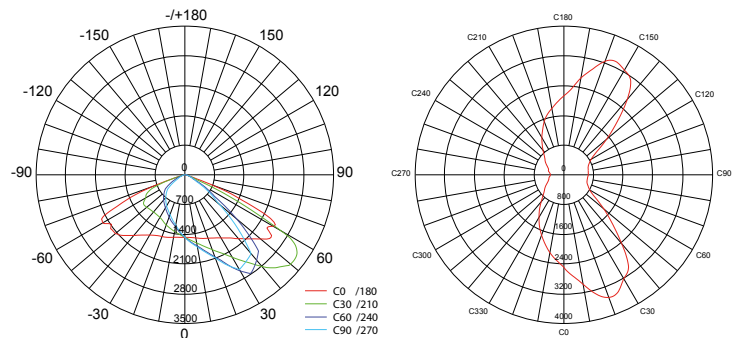

CE IP65

5 JAAR GARANTIE
YEARS WARRANTY

LED
50W
Asymmetrische lens
(Asymmetric lens)