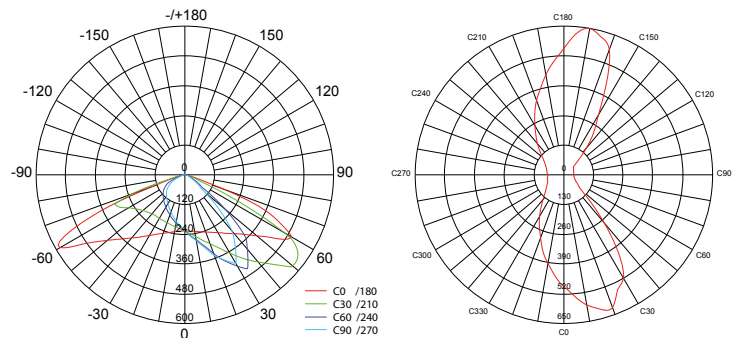

CE IP65

5 JAAR GARANTIE
YEARS WARRANTY

LED
200W
Asymmetrische lens
(Asymmetric lens)